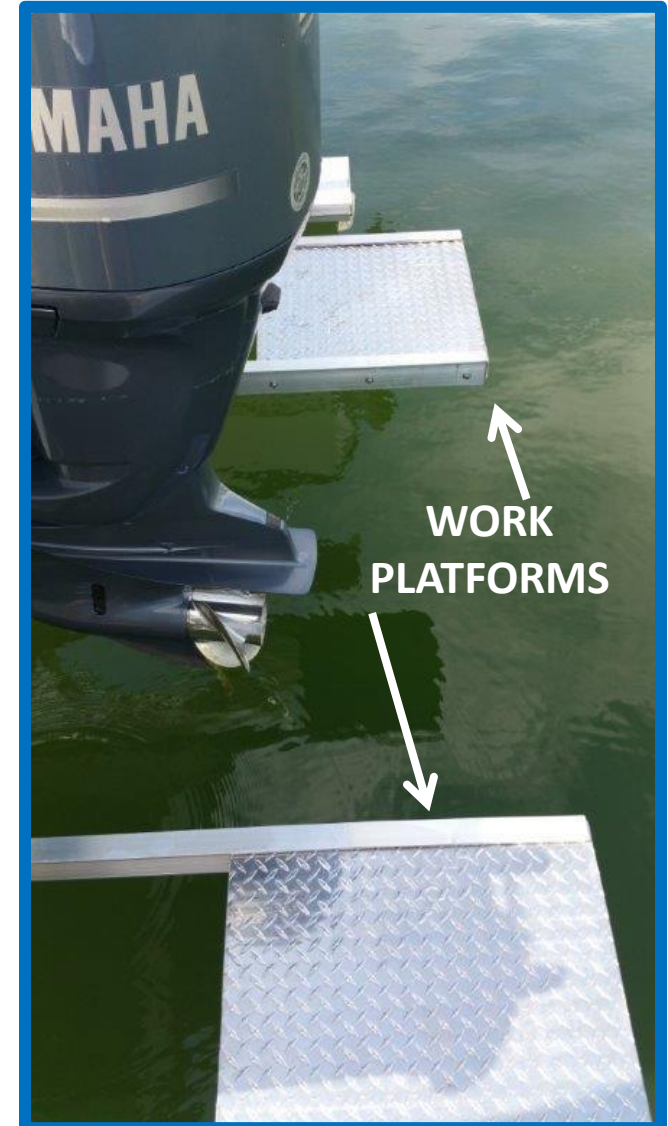

# WALKWAYS

**ALUMINUM WALKWAYS** Provide easy access to your boat for boarding and maintenance. Our walkways are attractive, stable and have a skid resistant deck pattern. We offer widths of 12", 20" and 24". Lengths are 16' 20' and 24'. We make our aluminum walkways to fit any brand lift. We provide plastic insulators for installation on steel cradles. Custom sizes are available.

## **ALUMINUM WORK ACCESS PLATFORMS**

provide easy access to the stern of your boat. Available in models that extend 6 or 8 feet off of the stern cradle beam. Platform size is 2' x 2'. Comes with mounting hardware.