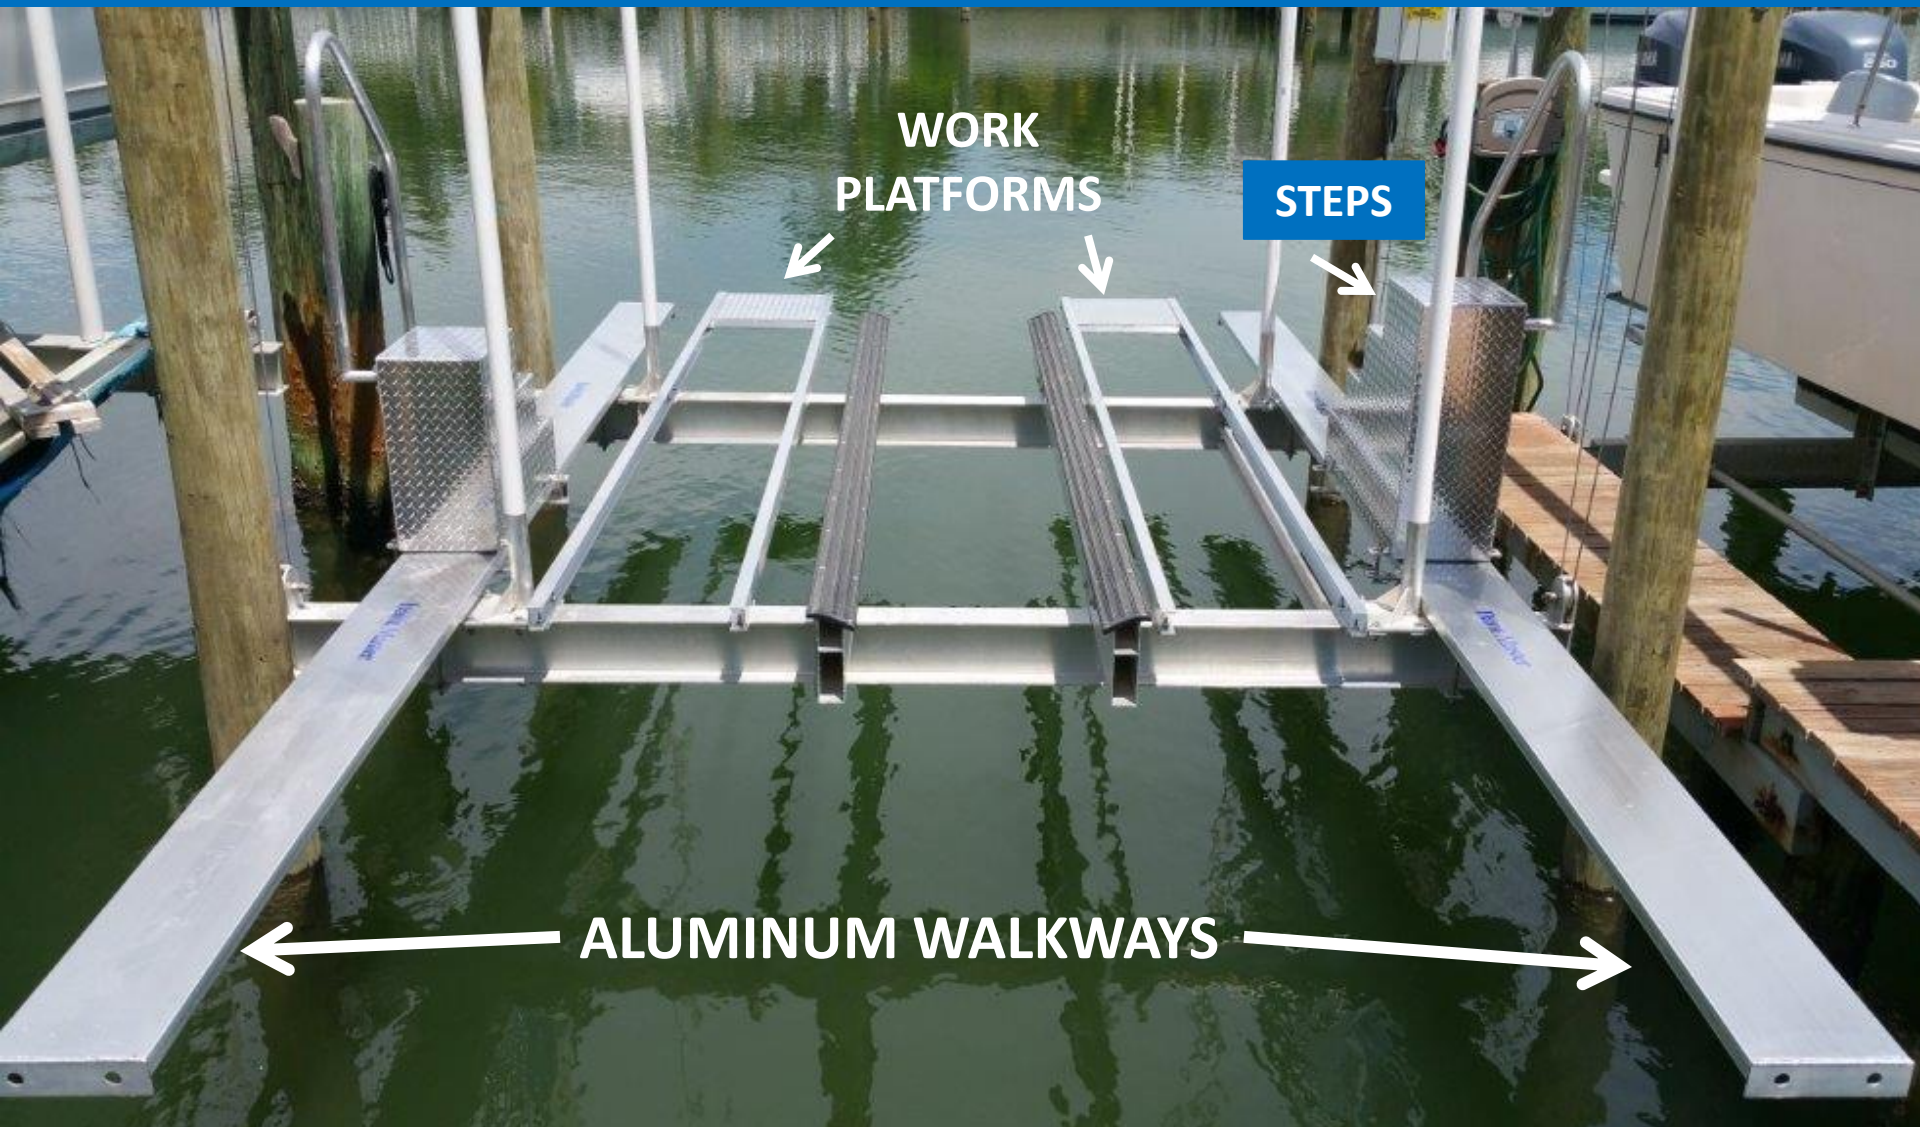

# LIFT ACCESS OPTIONS

WORK  
PLATFORMS

STEPS

← ALUMINUM WALKWAYS →

# WALKWAYS

**ALUMINUM WALKWAYS** Provide easy access to your boat for boarding and maintenance. Our walkways are attractive, stable and have a skid resistant deck pattern. We offer widths of 12", 20" and 24". Lengths are 16' 20' and 24'. We make our aluminum walkways to fit any brand lift. We provide plastic insulators for installation on steel cradles. Custom sizes are available.

## **ALUMINUM WORK ACCESS PLATFORMS**

provide easy access to the stern of your boat. Available in models that extend 6 or 8 feet off of the stern cradle beam. Platform size is 2' x 2'. Comes with mounting hardware.

# HINGED PLATFORMS

**HINGED PLATFORMS** provide easy access from dock/seawall to the walkway. Our aluminum platforms are attractive, stable and have a skid resistant deck pattern. We offer sizes of 24" x 24", 36" x 36" and custom.